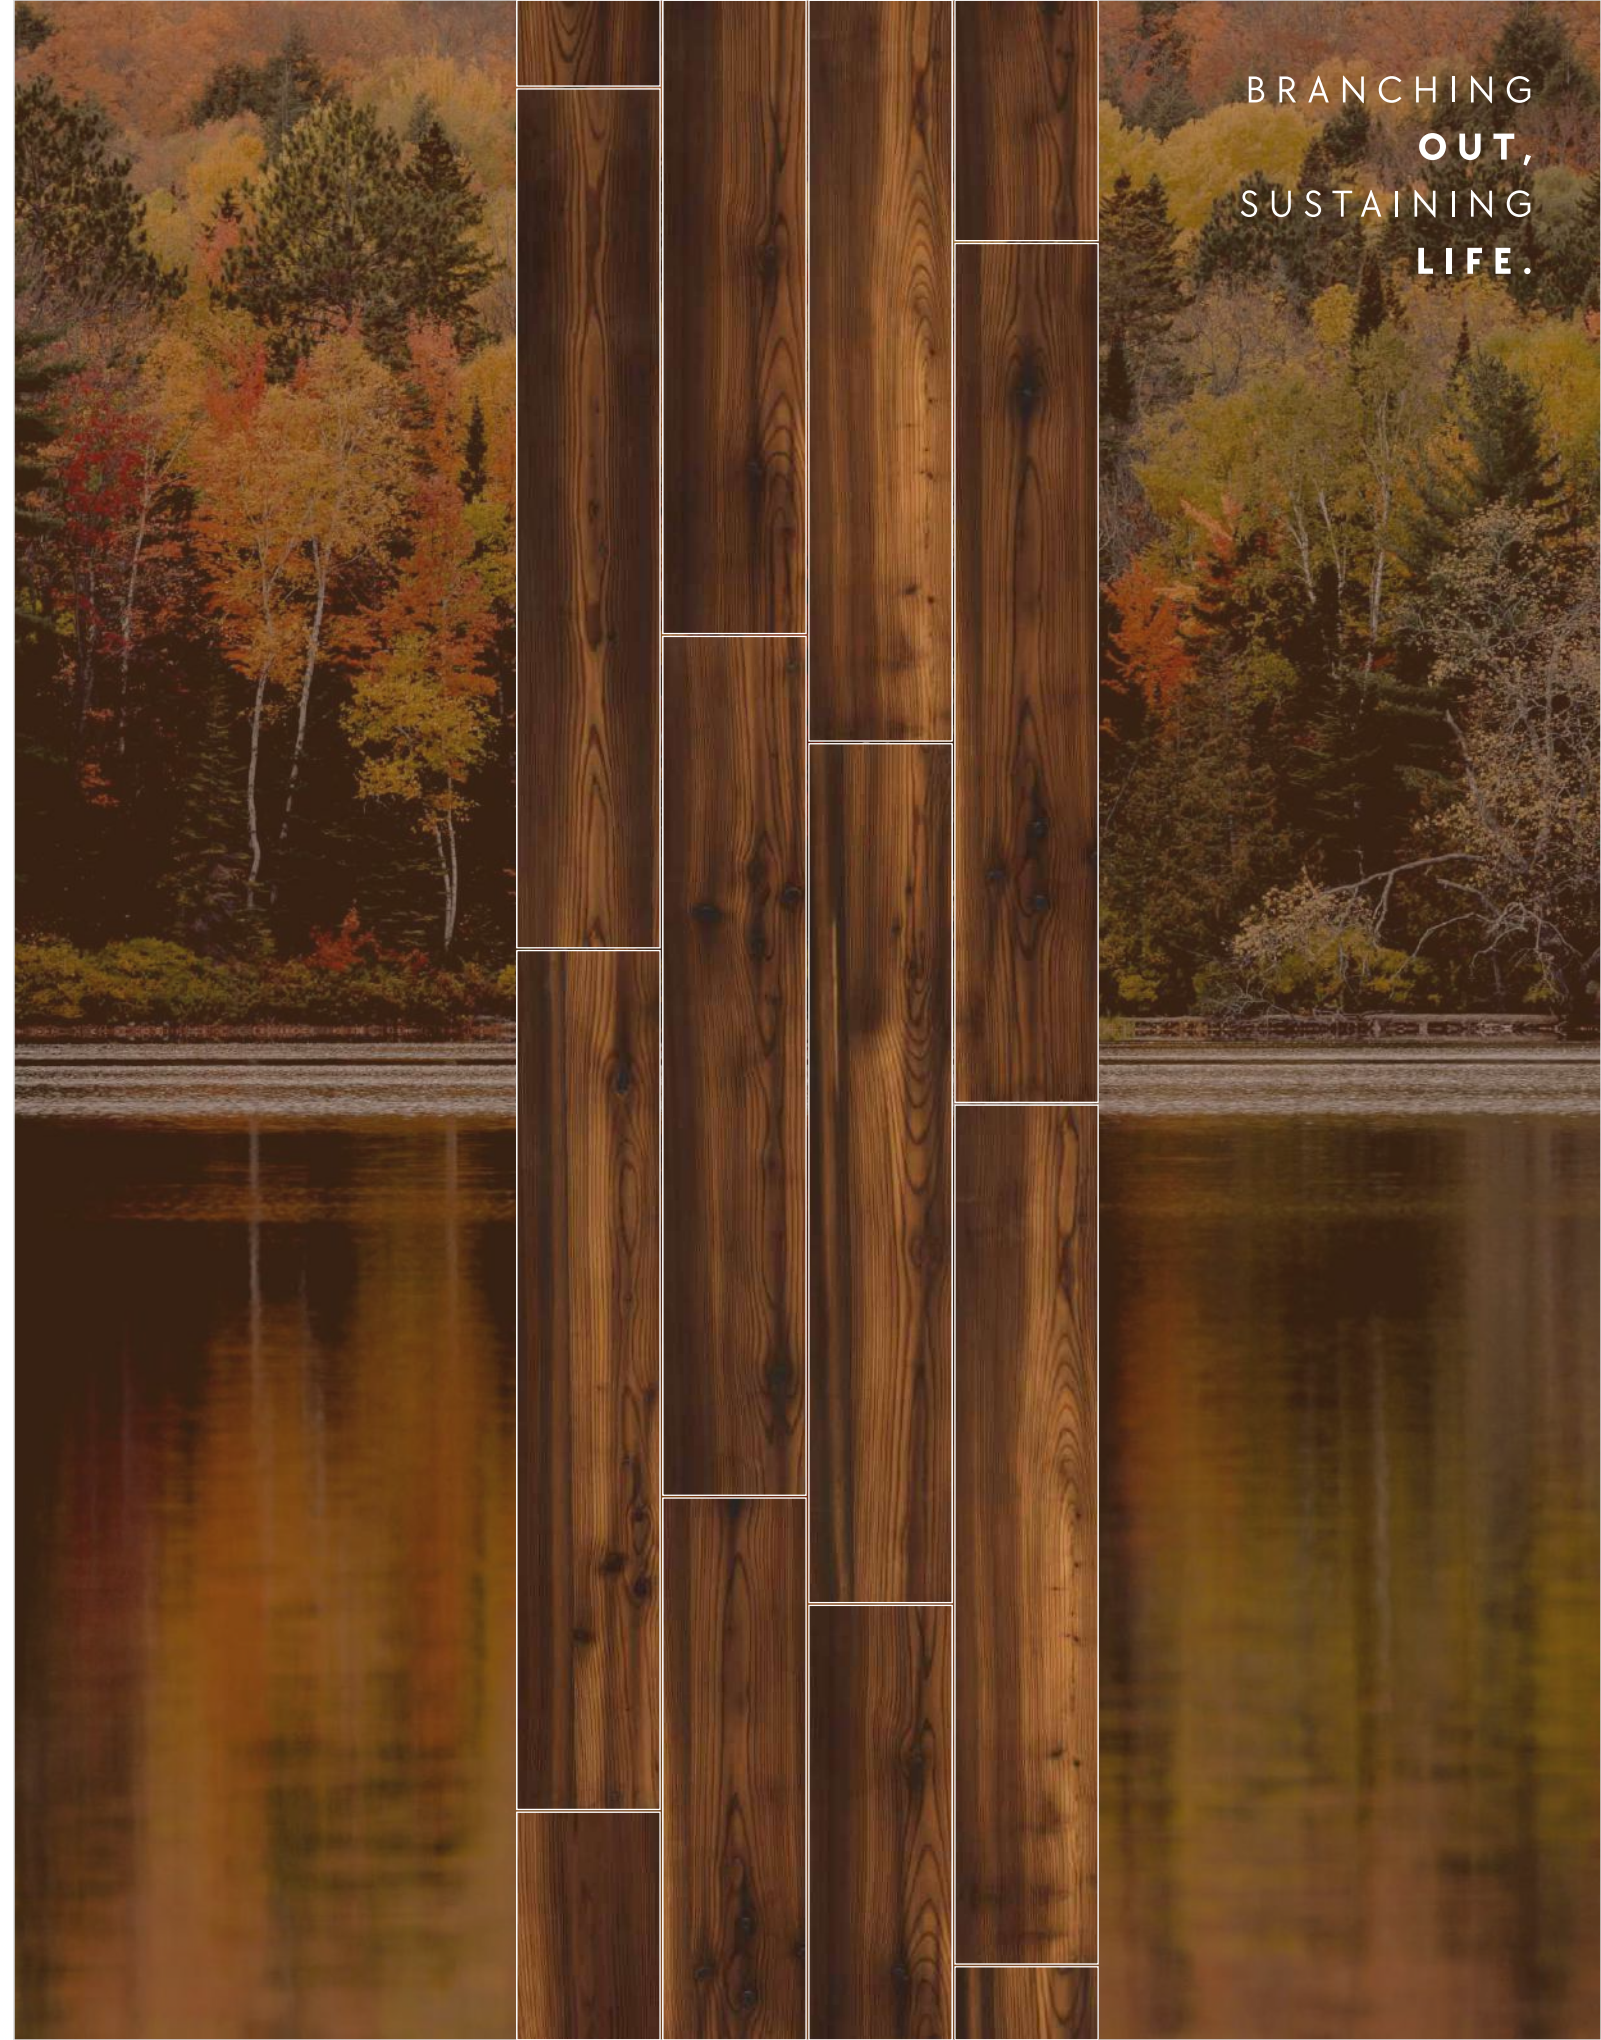

BRANCHING
OUT,
SUSTAINING
LIFE.