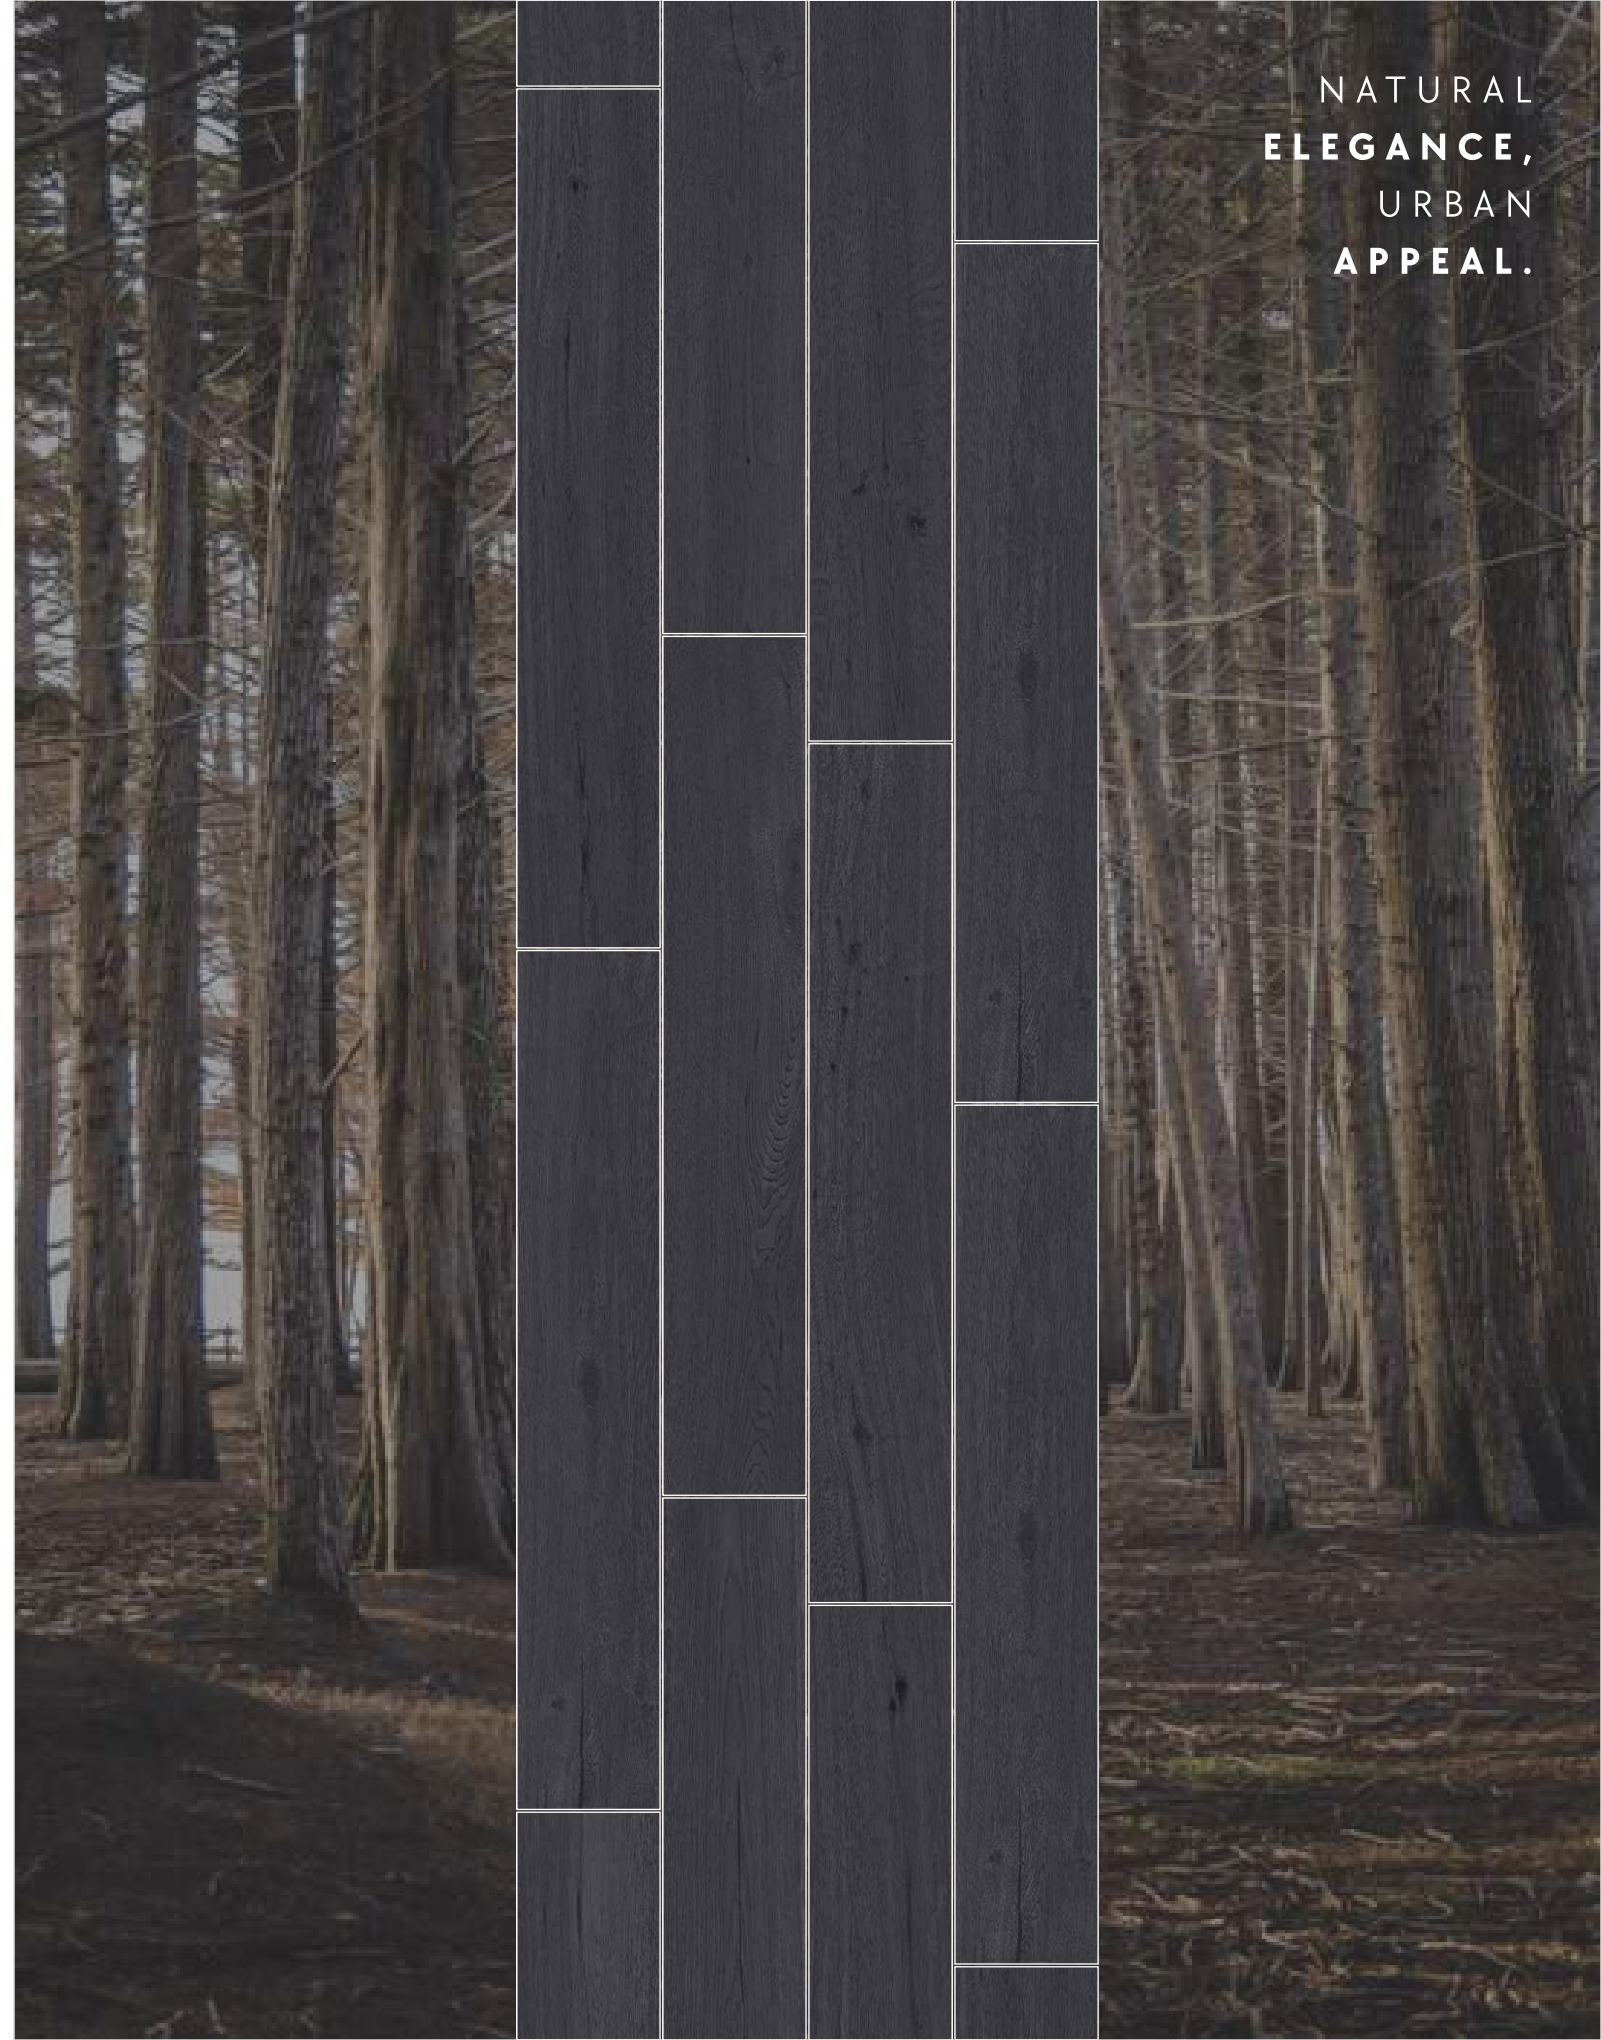

CHEEKU

PECAN

TAN

WHITE

AMAZON
COLLECTION

Zander Wood Black

Size : 200x1200mm | Surface : Natural

Slip Resistance

Slight Variation

★ Random-9

NATURAL
ELEGANCE,
URBAN
APPEAL.

Zander Wood Black

ORGANIC
OPULENCE,
MODERN
VIBES.

AMAZON
COLLECTION

Zander Wood Cheeku

Size : 200x1200mm | Surface : Natural