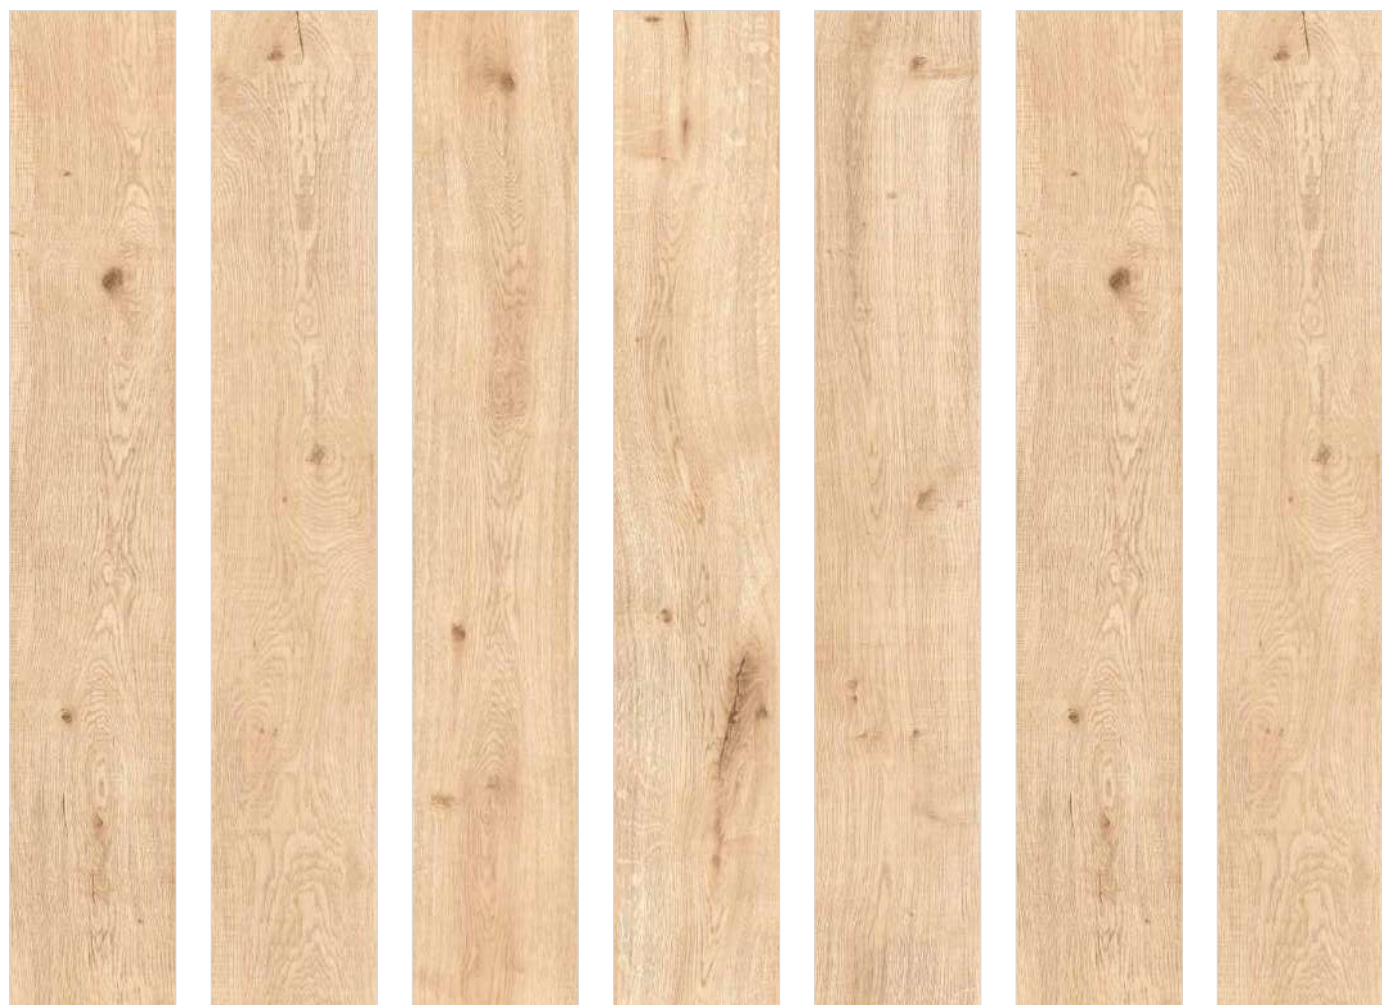

★ Random-5

Camden Wood Nero

AMAZON
COLLECTION

Camden Wood Rovere

Size : 200x1200mm | Surface : Natural

★ Random-5

WHERE TREES
WHISPER,
AND LEAVES
APPLAUD.

WHERE TREES
WHISPER,
AND LEAVES
APPLAUD.