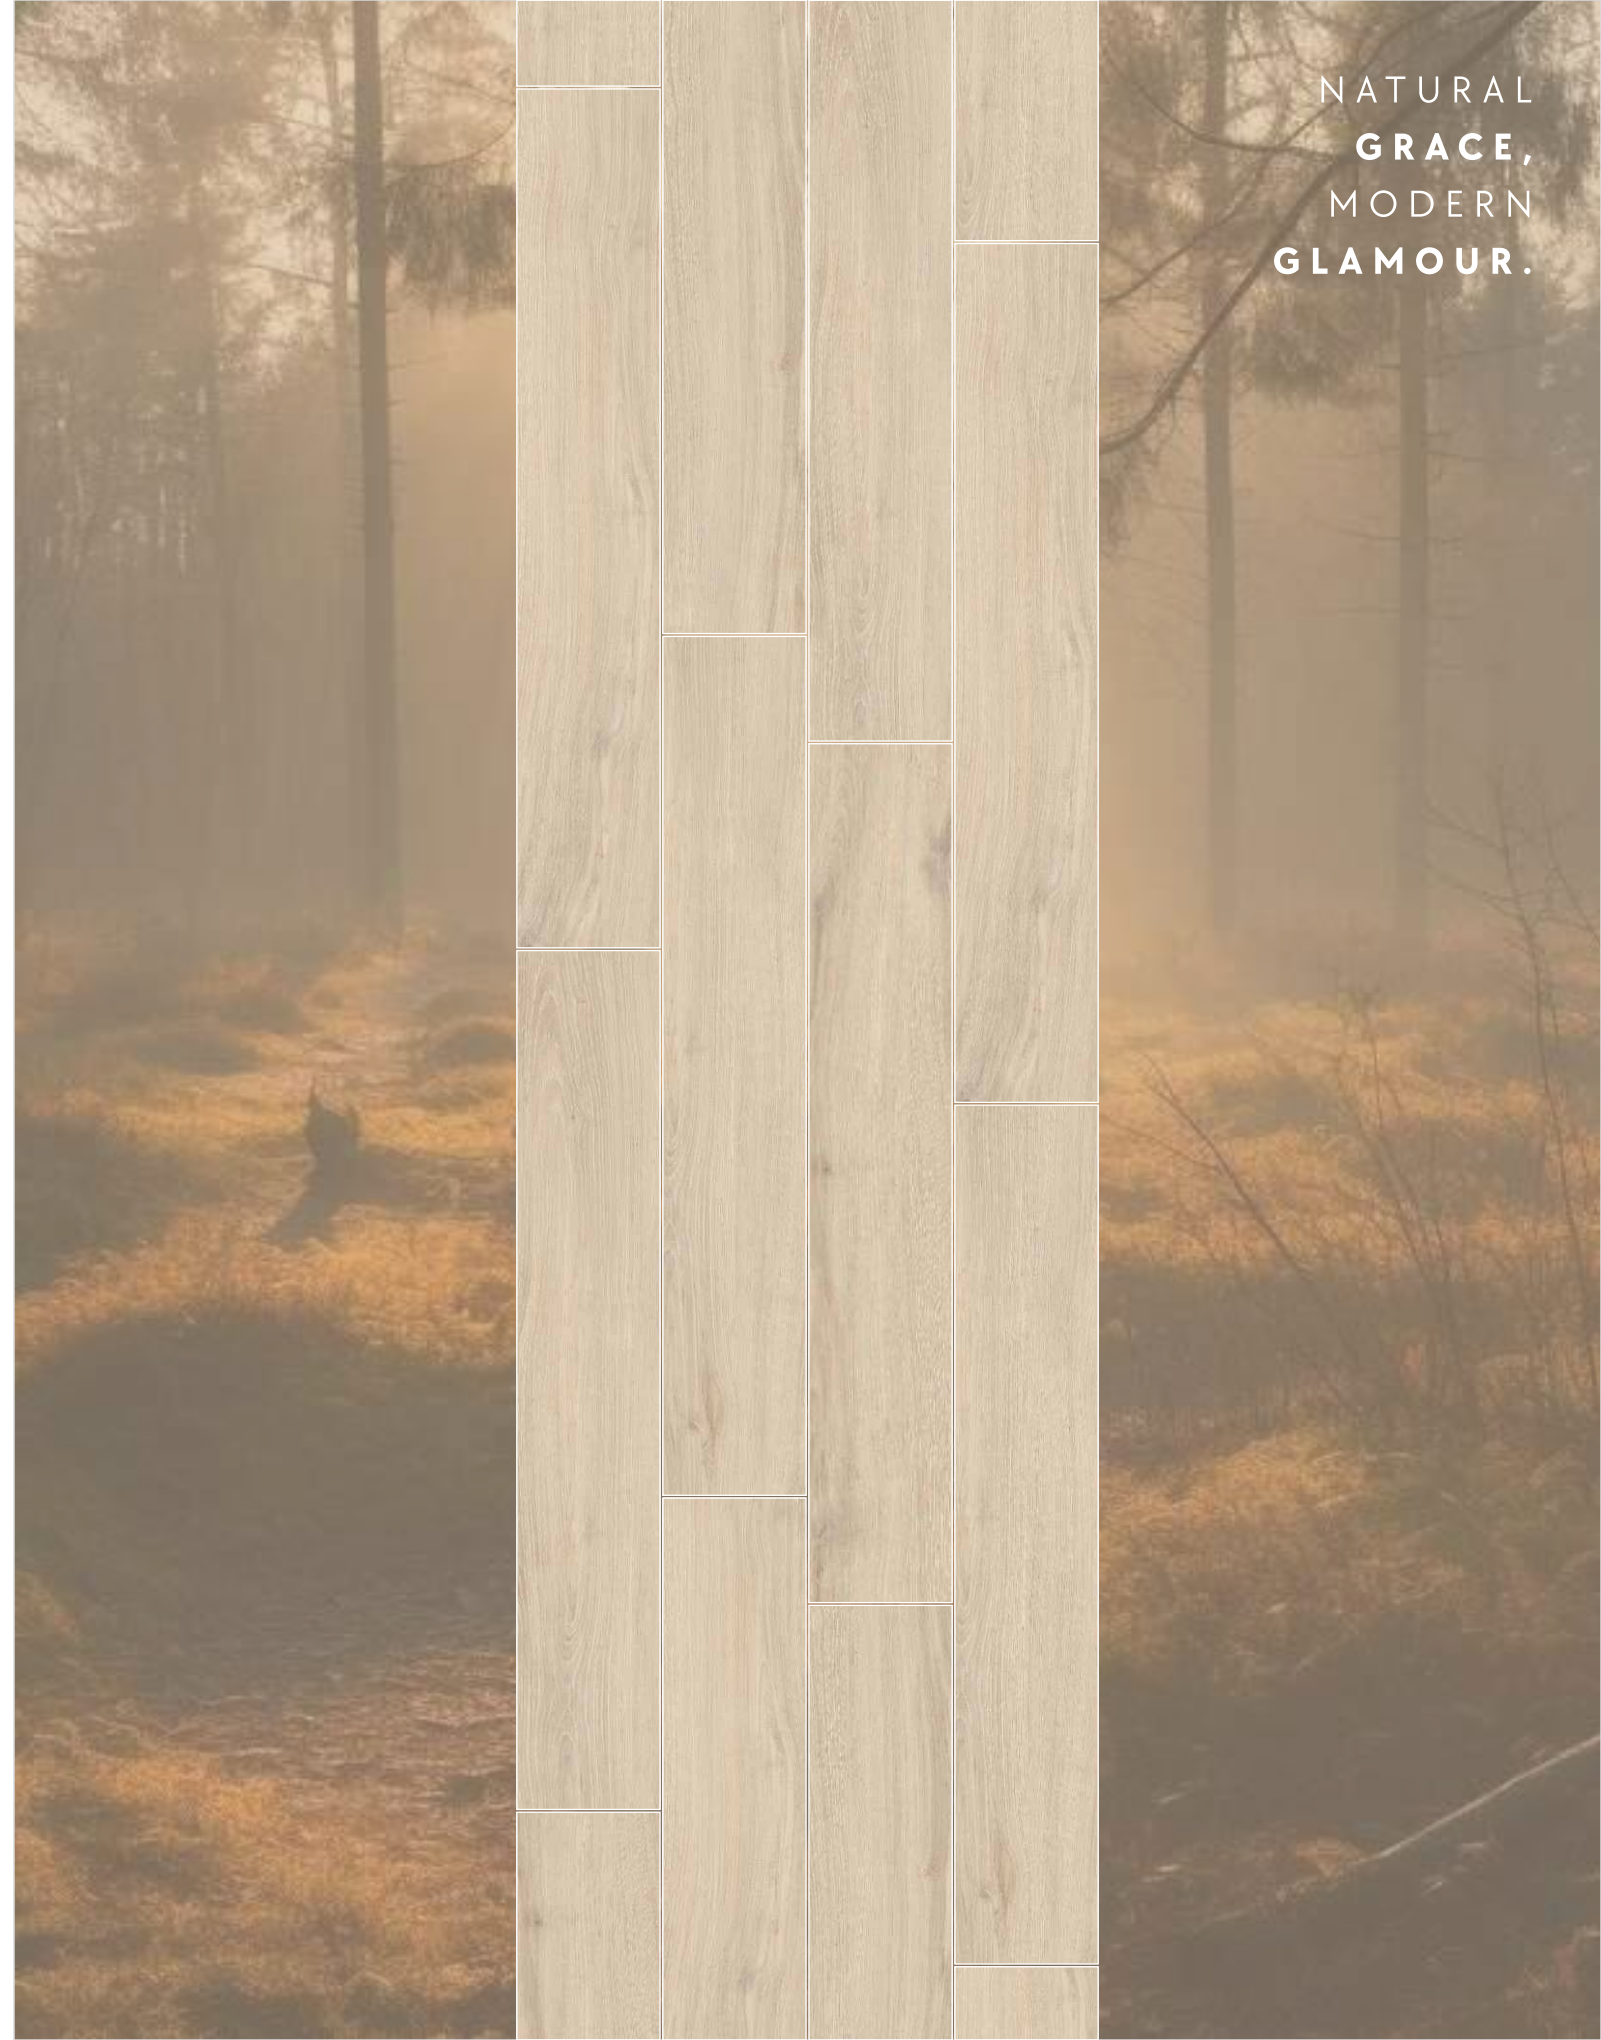

Size : 200x1200mm | Surface : Natural

Slip Resistance

Slight Variation

★ Random-5

NATURAL
GRACE,
MODERN
GLAMOUR.

Taptik Wood Lame

Zander Wood

BLACK

CHEEKU

PECAN

TAN

WHITE

AMAZON
COLLECTION

Zander Wood Black

Size : 200x1200mm | Surface : Natural

Slip Resistance