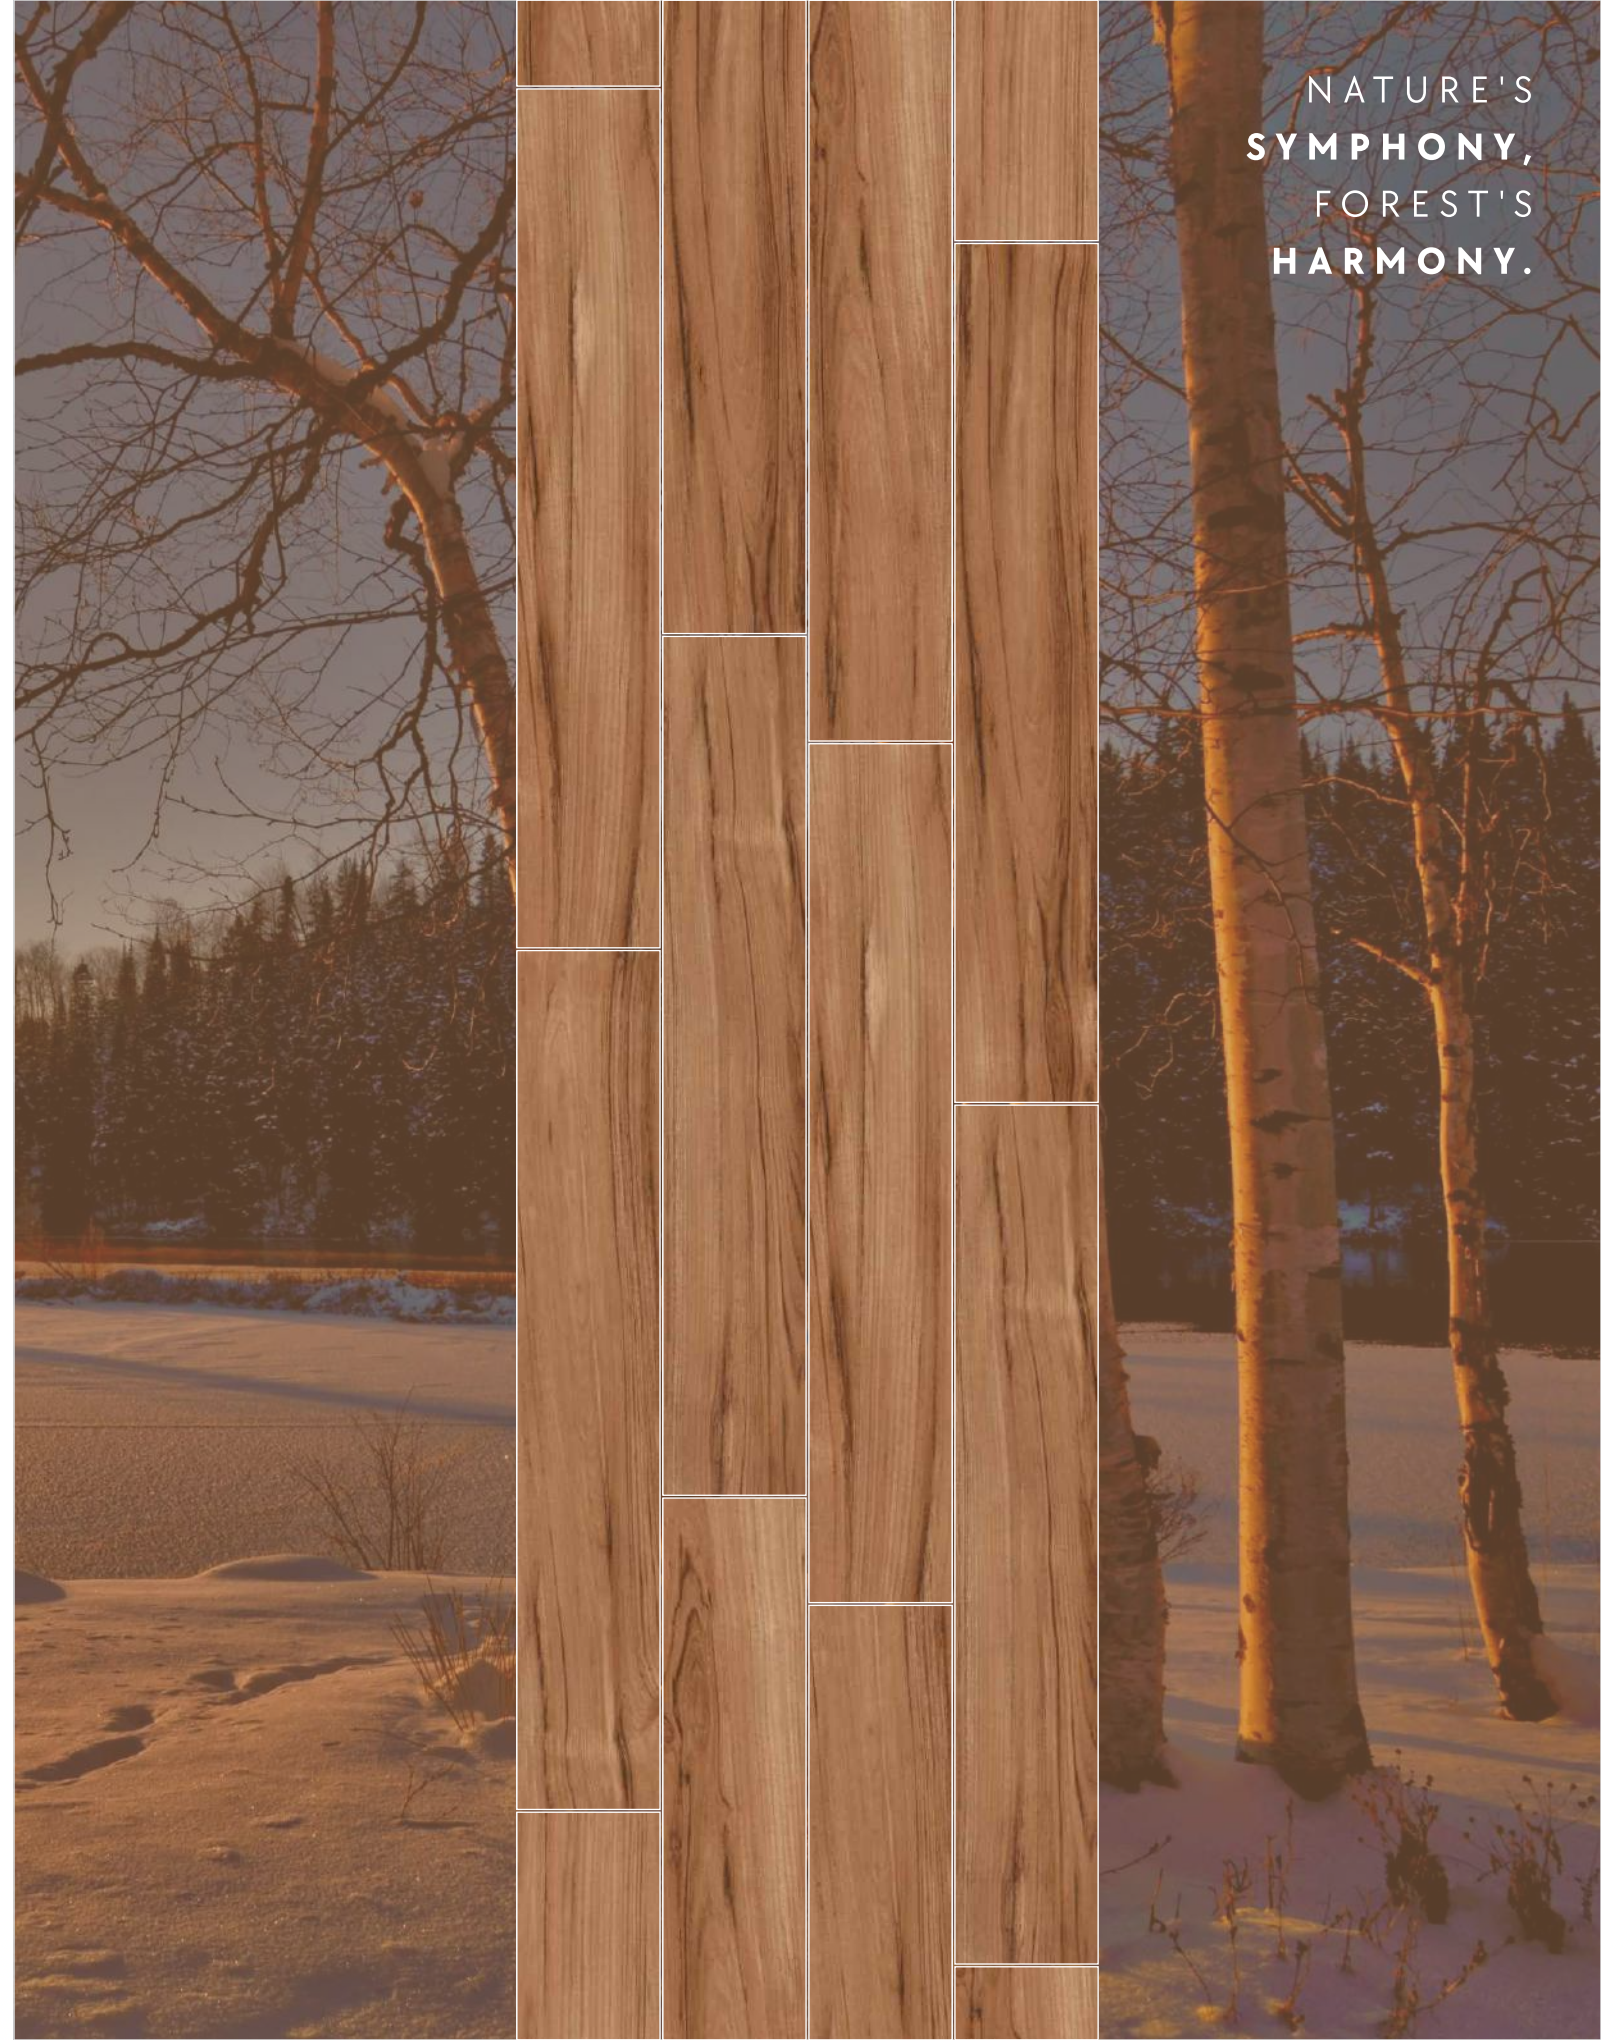

NATURE'S
SYMPHONY,
FOREST'S
HARMONY.