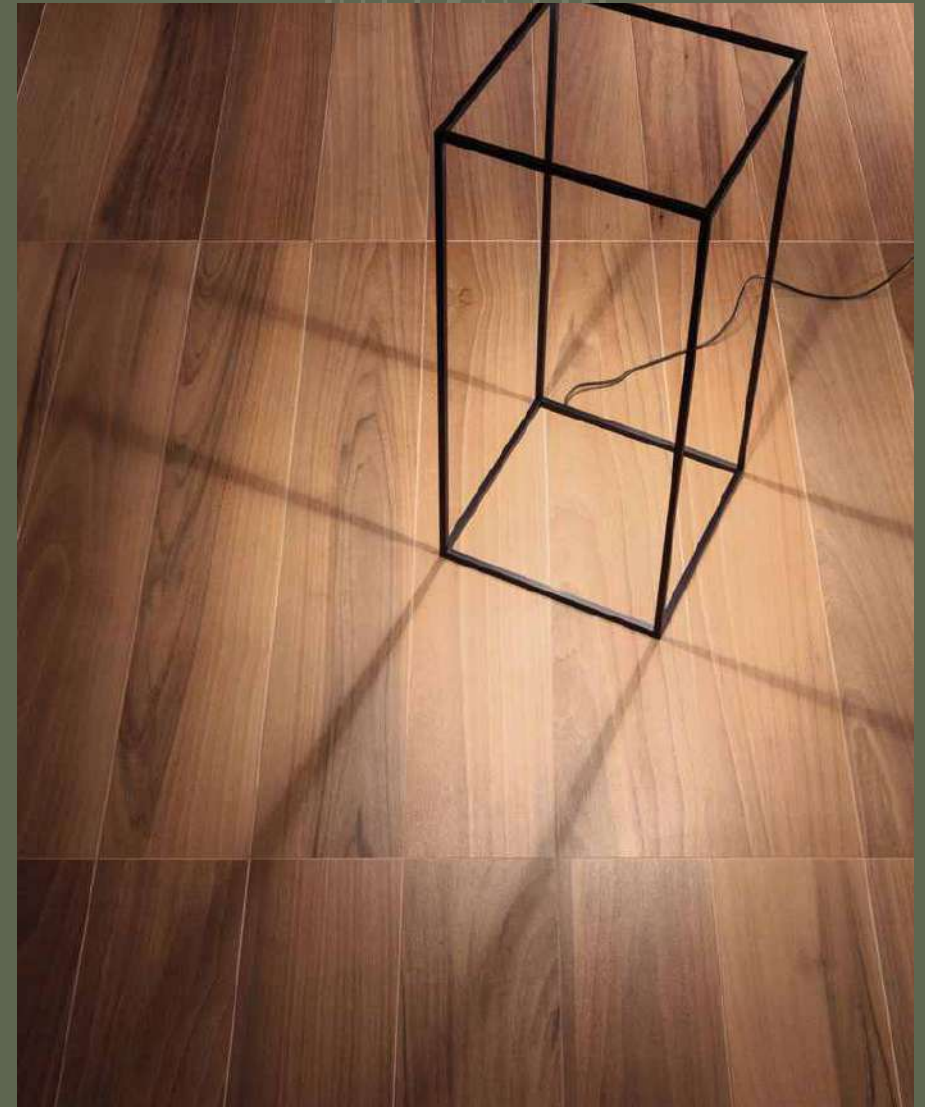

SIZE : 200X1200MM

AMAZON
COLLECTION