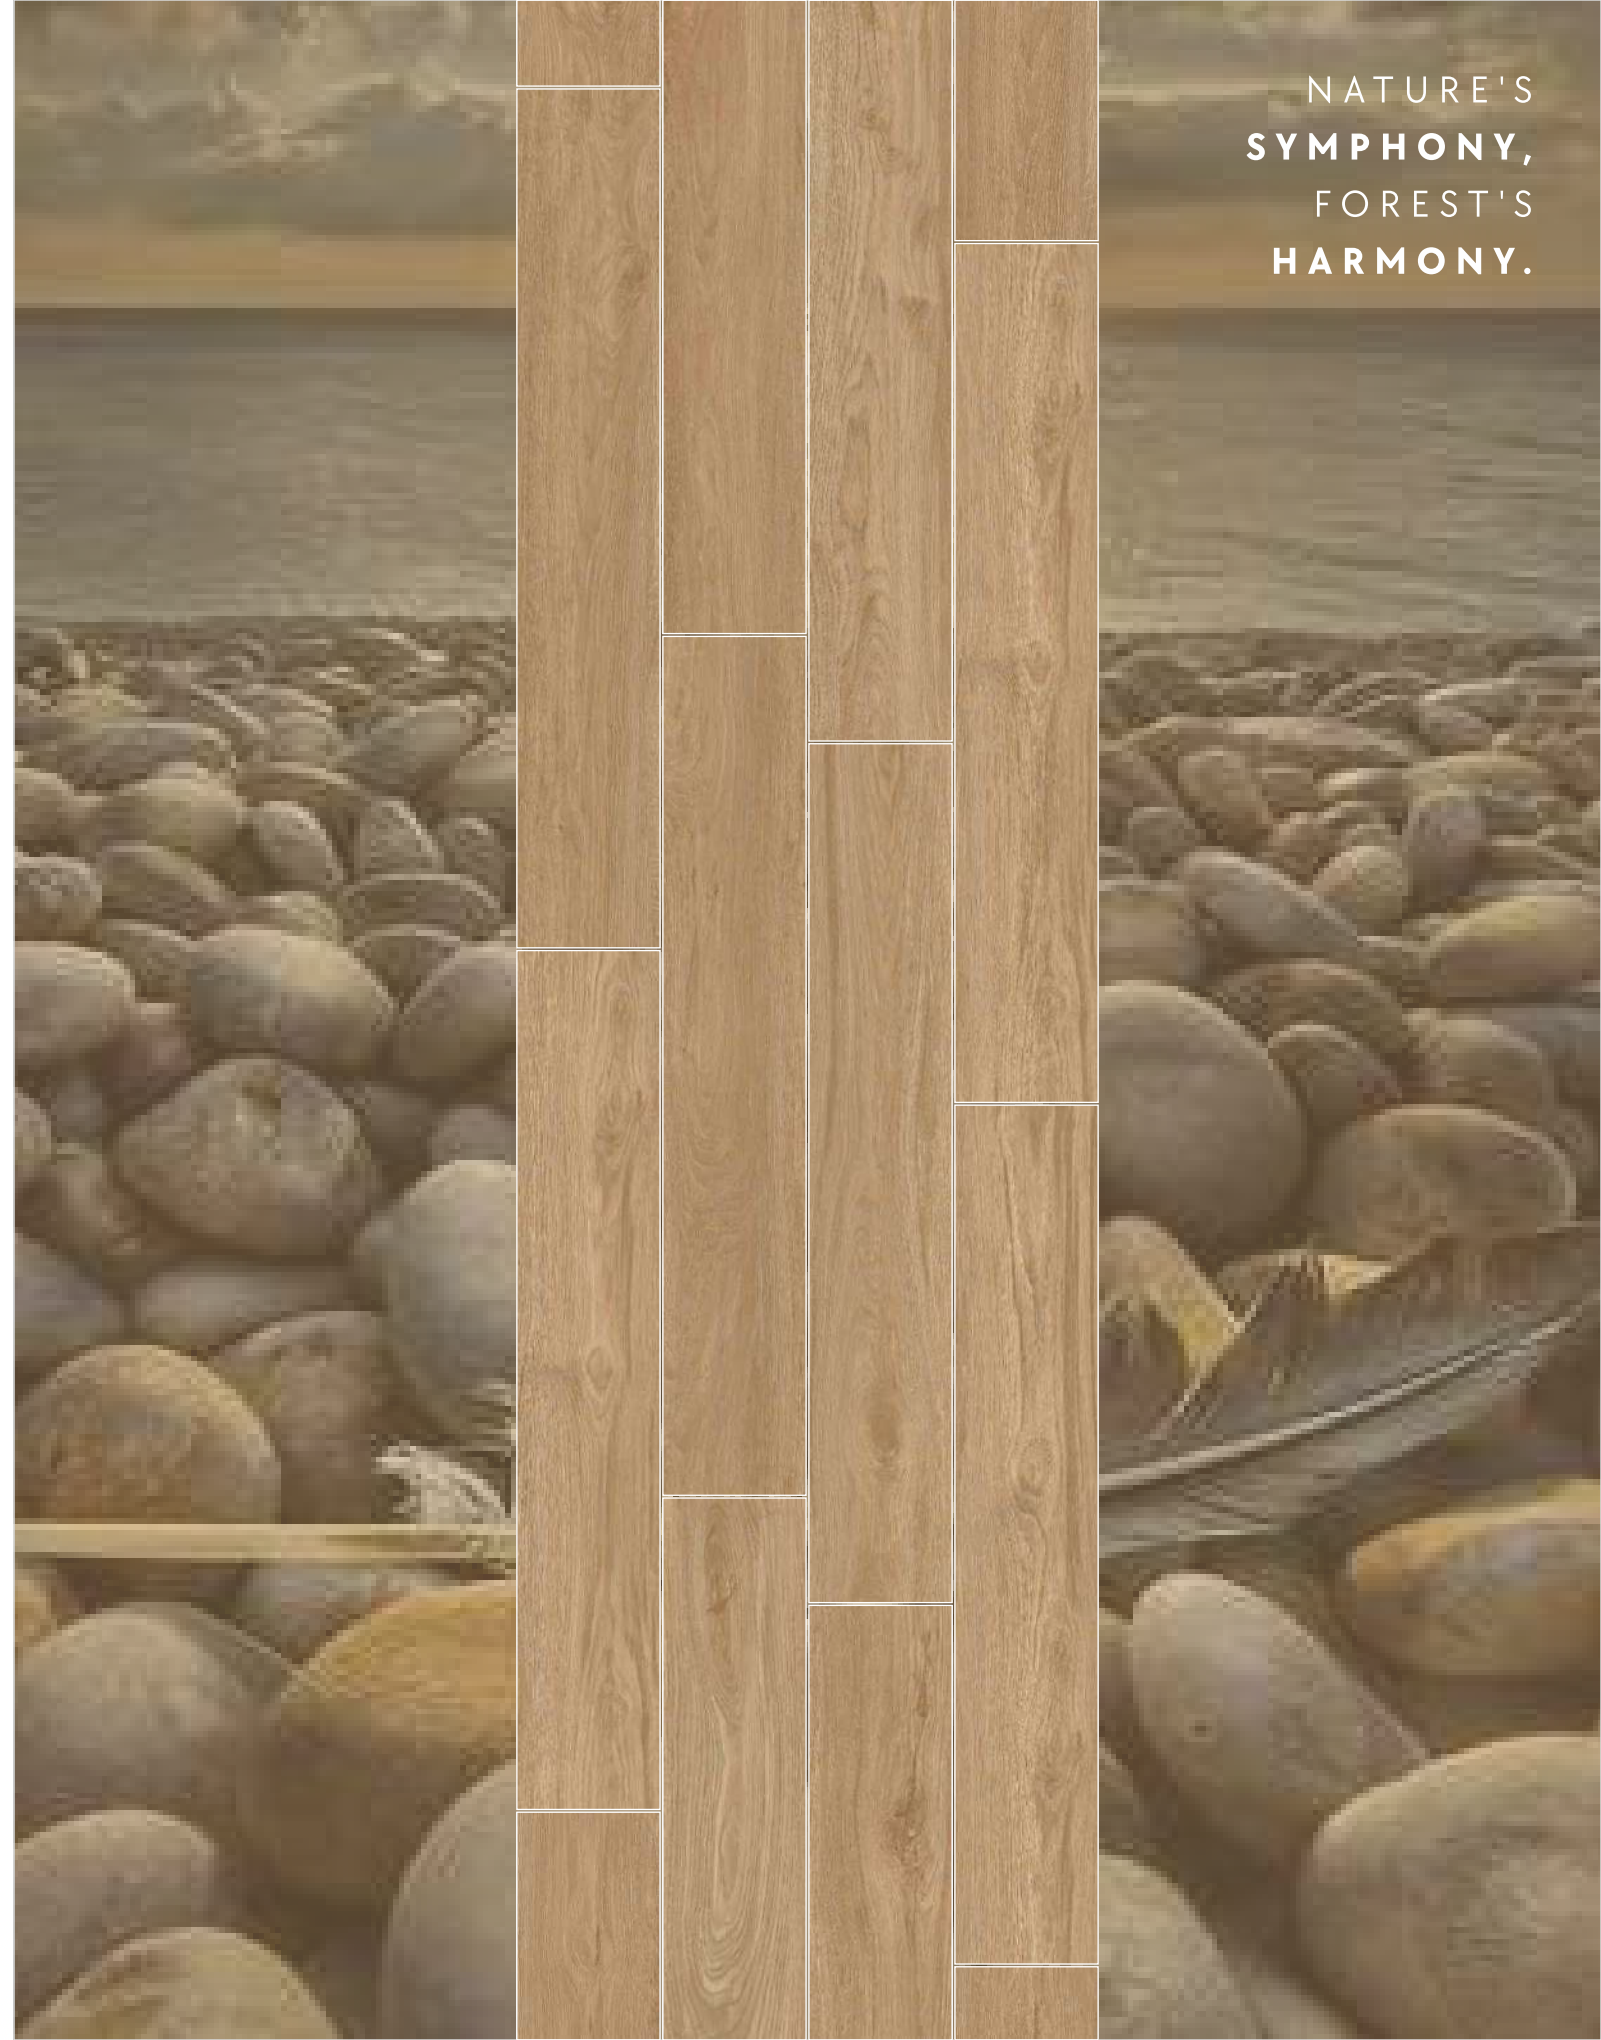

Size : 200x1200mm | Surface : Natural

Slip Resistance

Slight Variation

★ Random-11

NATURE'S
SYMPHONY,
FOREST'S
HARMONY.

WOODLAND
WONDERS,
NATURE'S
GIFTS.

AMAZON
COLLECTION

Balmo Wood Pearl