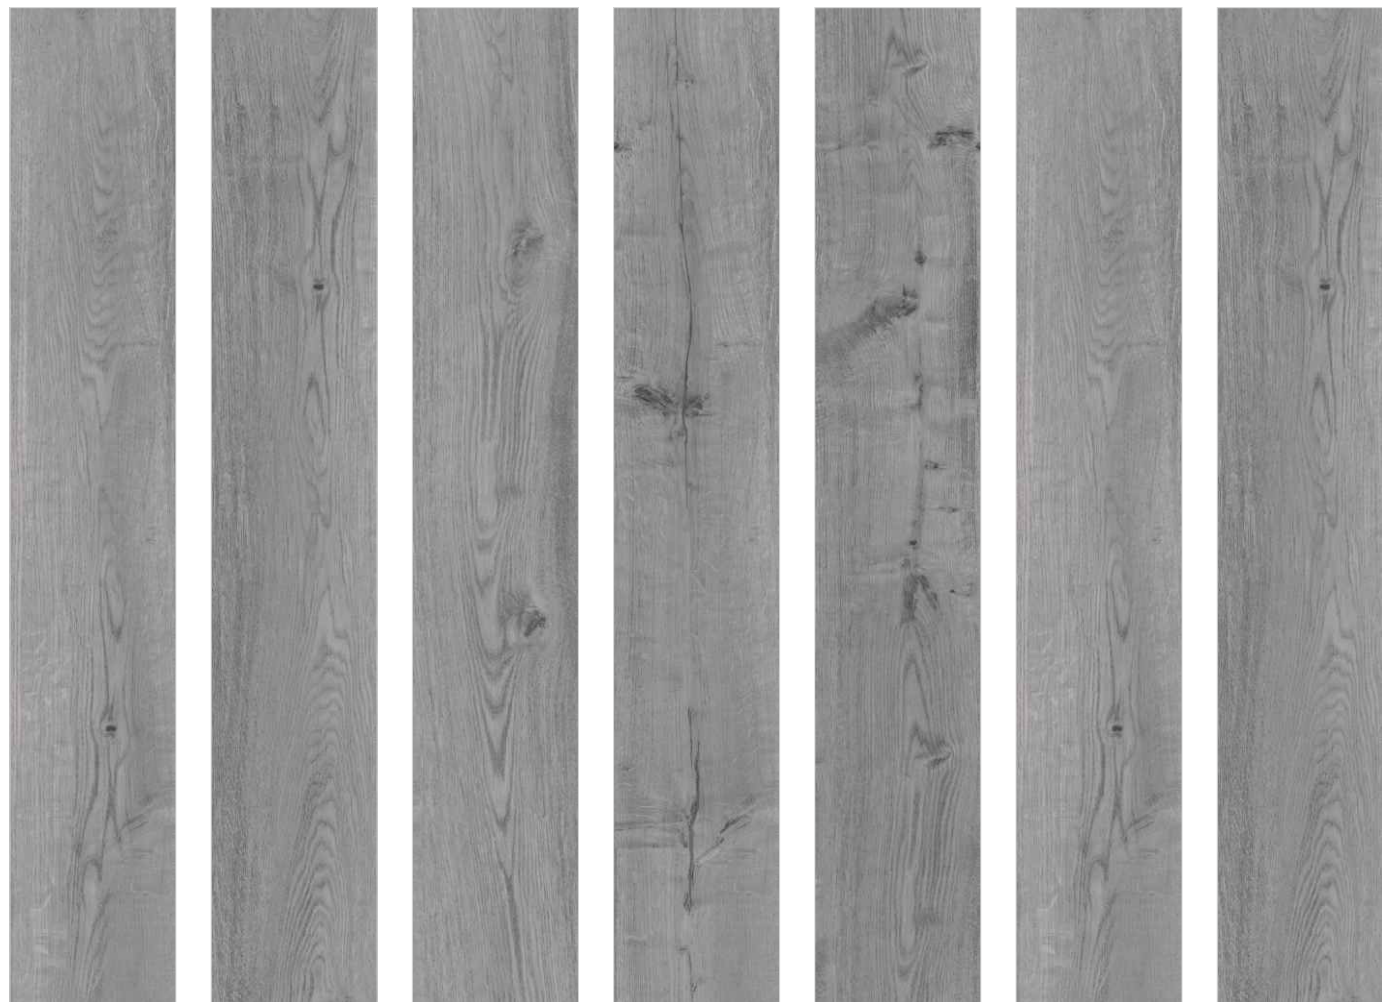

AMAZON
COLLECTION

Urban Wood Grey

Size : 200x1200mm | Surface : Natural

Slip Resistance

Slight Variation

★ Random-7