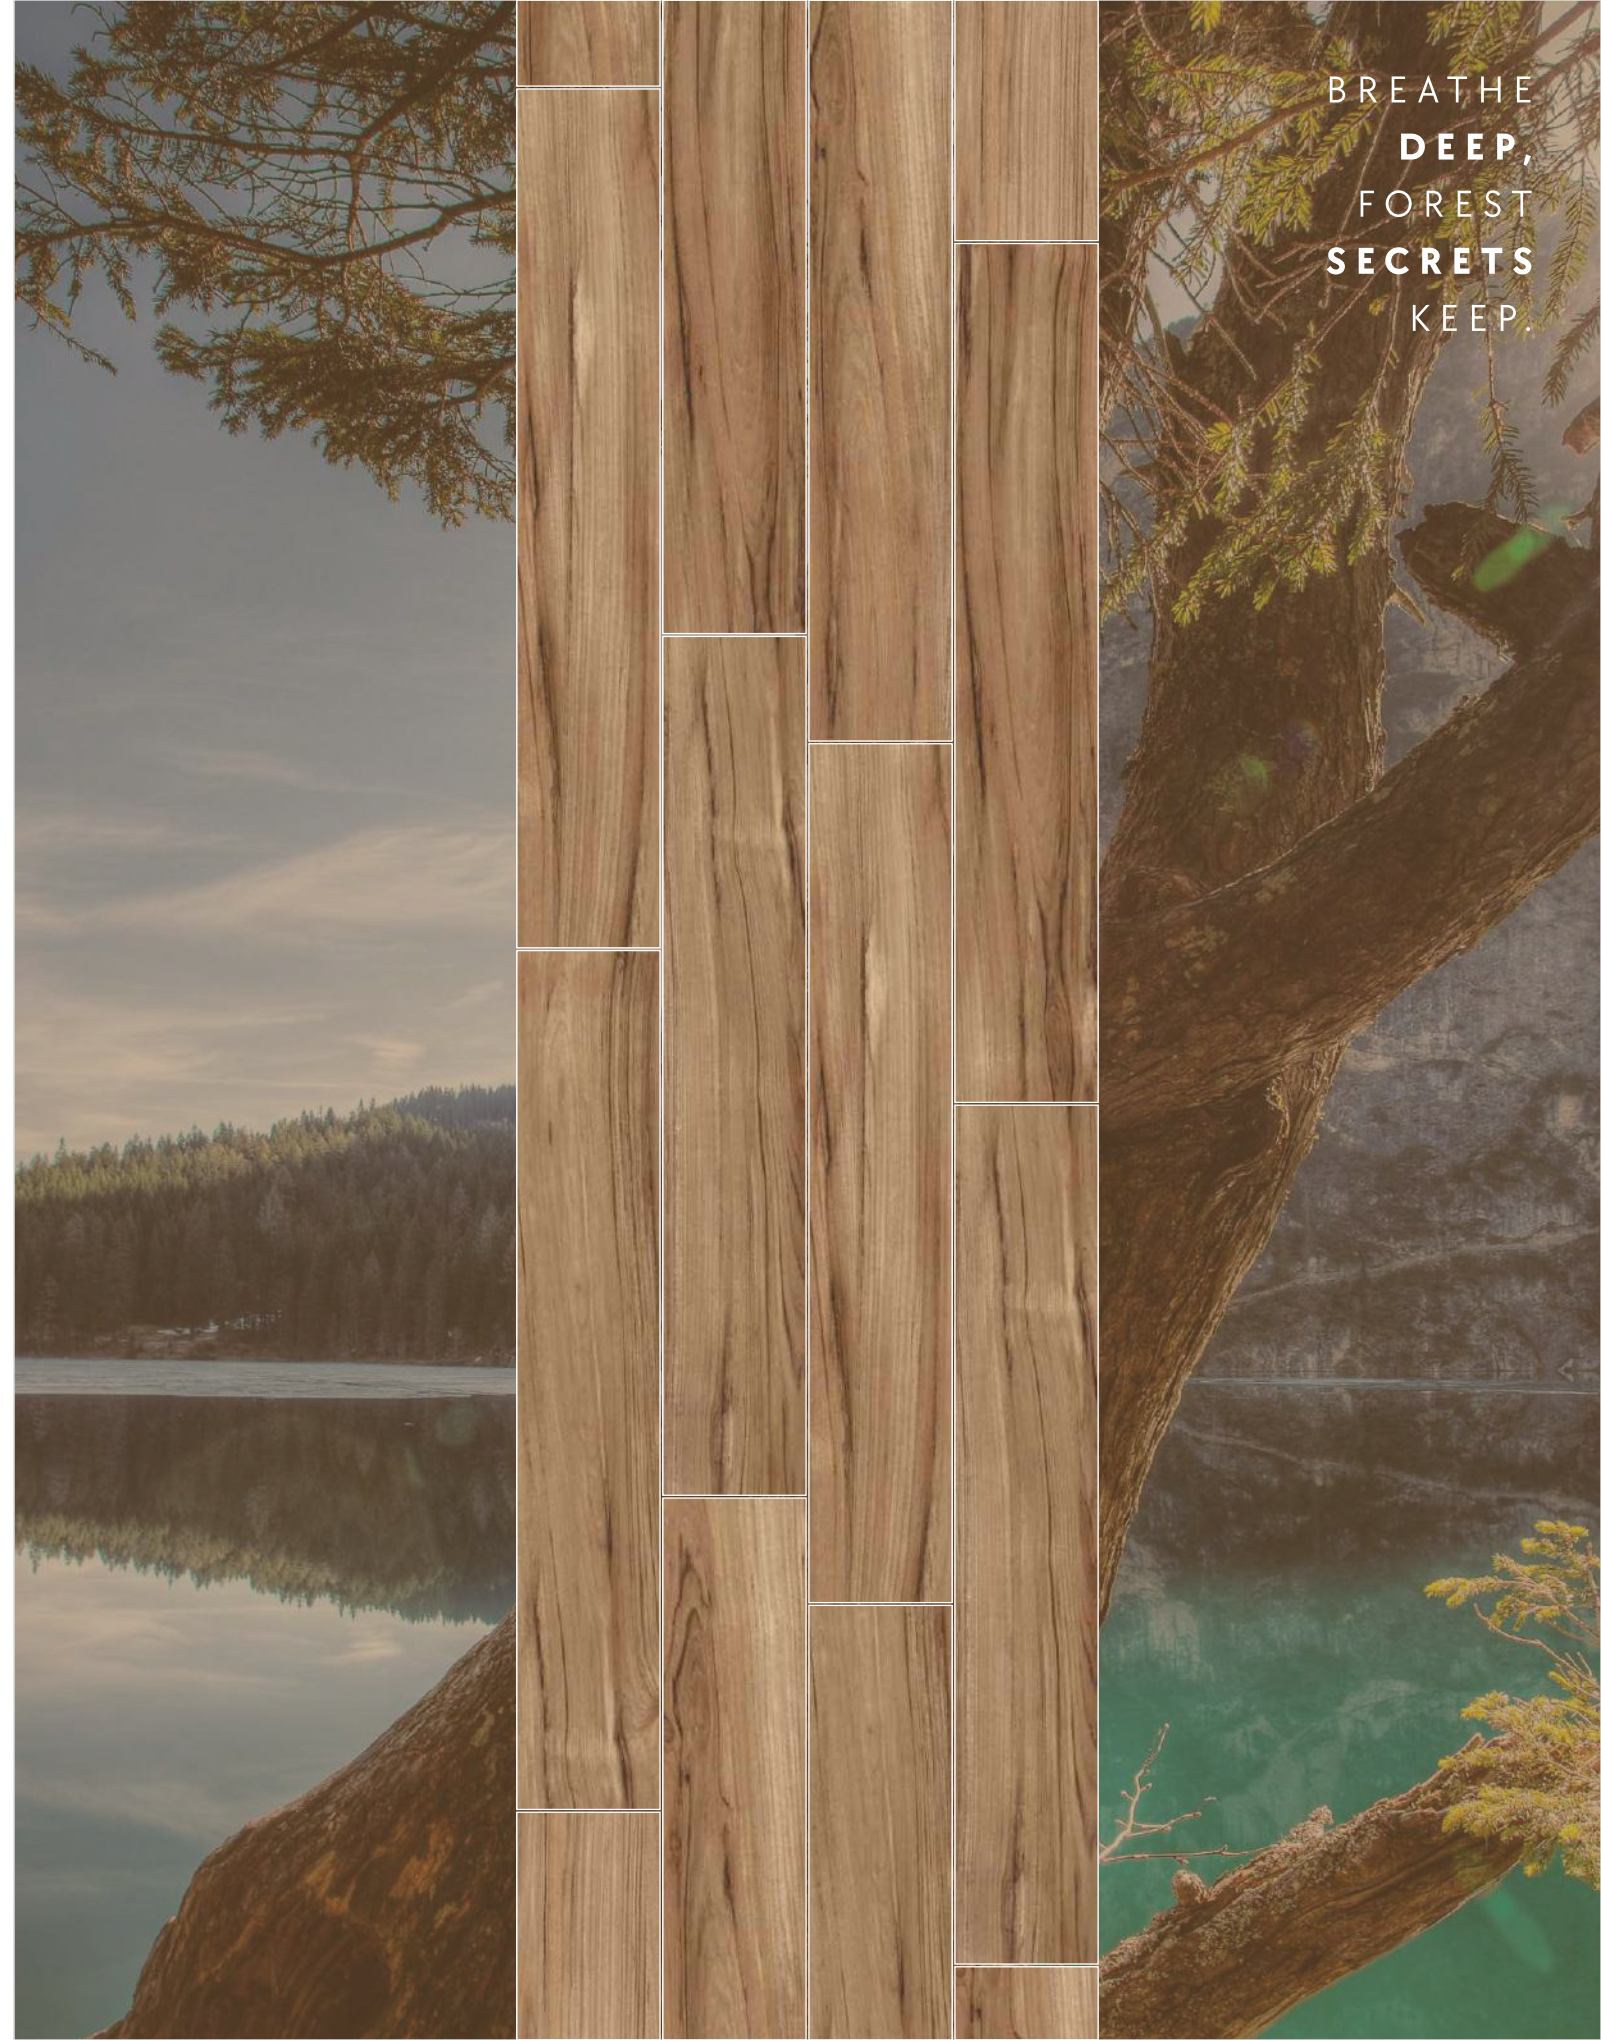

WOODLAND
WISDOM,
SUSTAINABLE
KINGDOM.

FROM GROVE
TO GLEN,
NATURE'S
SILENT PEN.

AMAZON
COLLECTION

Mohagney Wood Honey

Size : 200x1200mm | Surface : Natural

Slip Resistance

Slight Variation

★ Random-7

Mohagney Wood Honey

AMAZON
COLLECTION

Mohagney Wood Natural

Size : 200x1200mm | Surface : Natural

Slip Resistance

Slight Variation

★ Random-7

BREATHE
DEEP,
FOREST
SECRETS
KEEP.