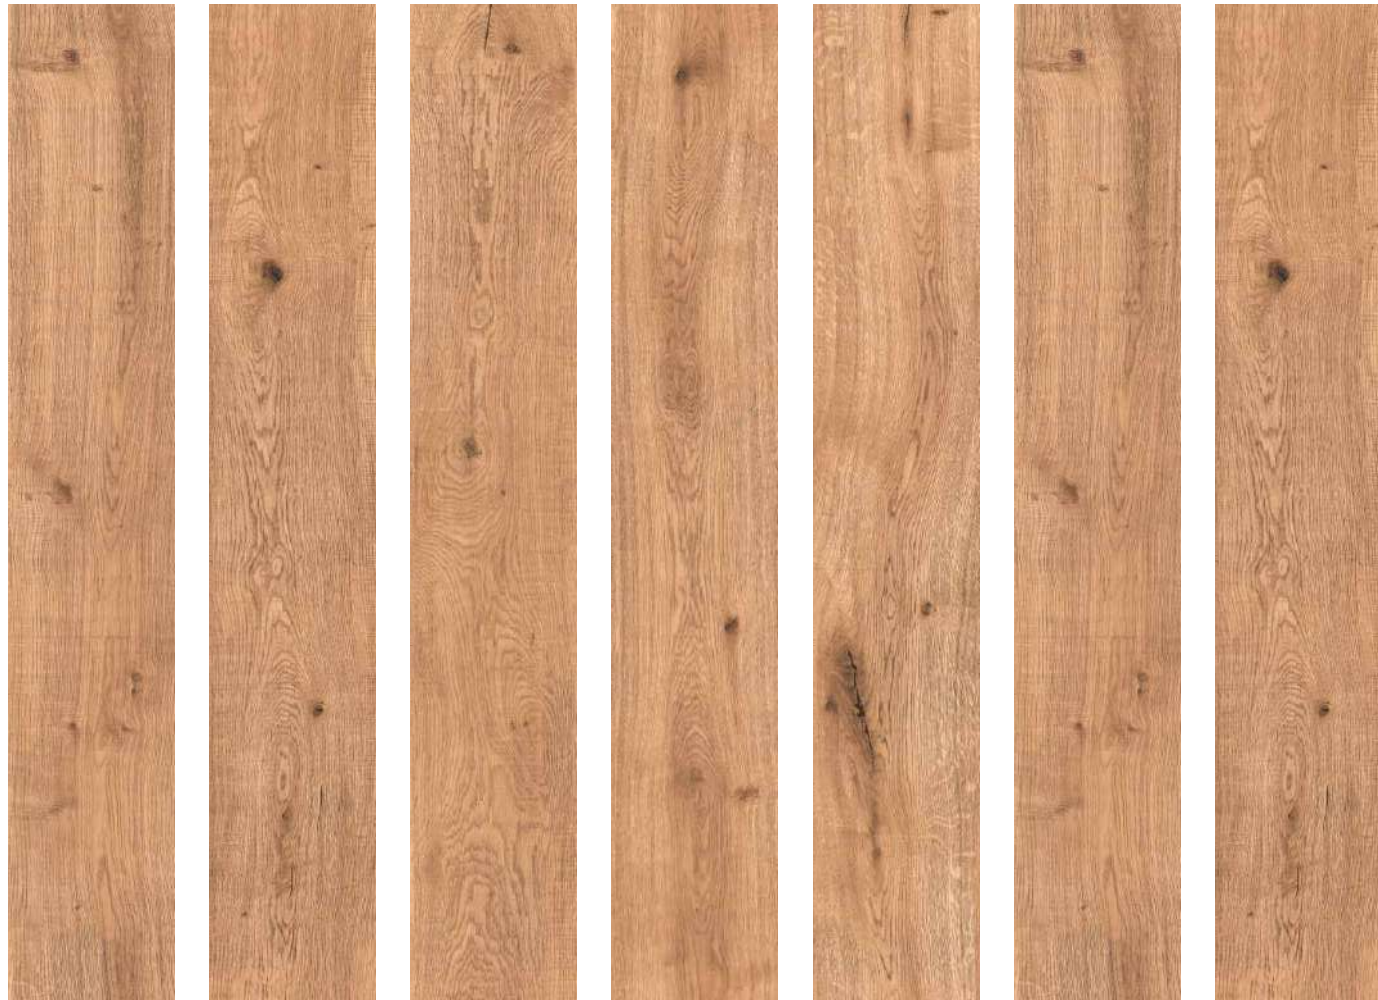

EMBRACE
THE TREES,
SUSTAIN
THE BREEZE.

AMAZON
COLLECTION

Camden Wood Grigio

Size : 200x1200mm | Surface : Natural

★ Random-5

AMAZON
COLLECTION

Camden Wood Natural

Size : 200x1200mm | Surface : Natural